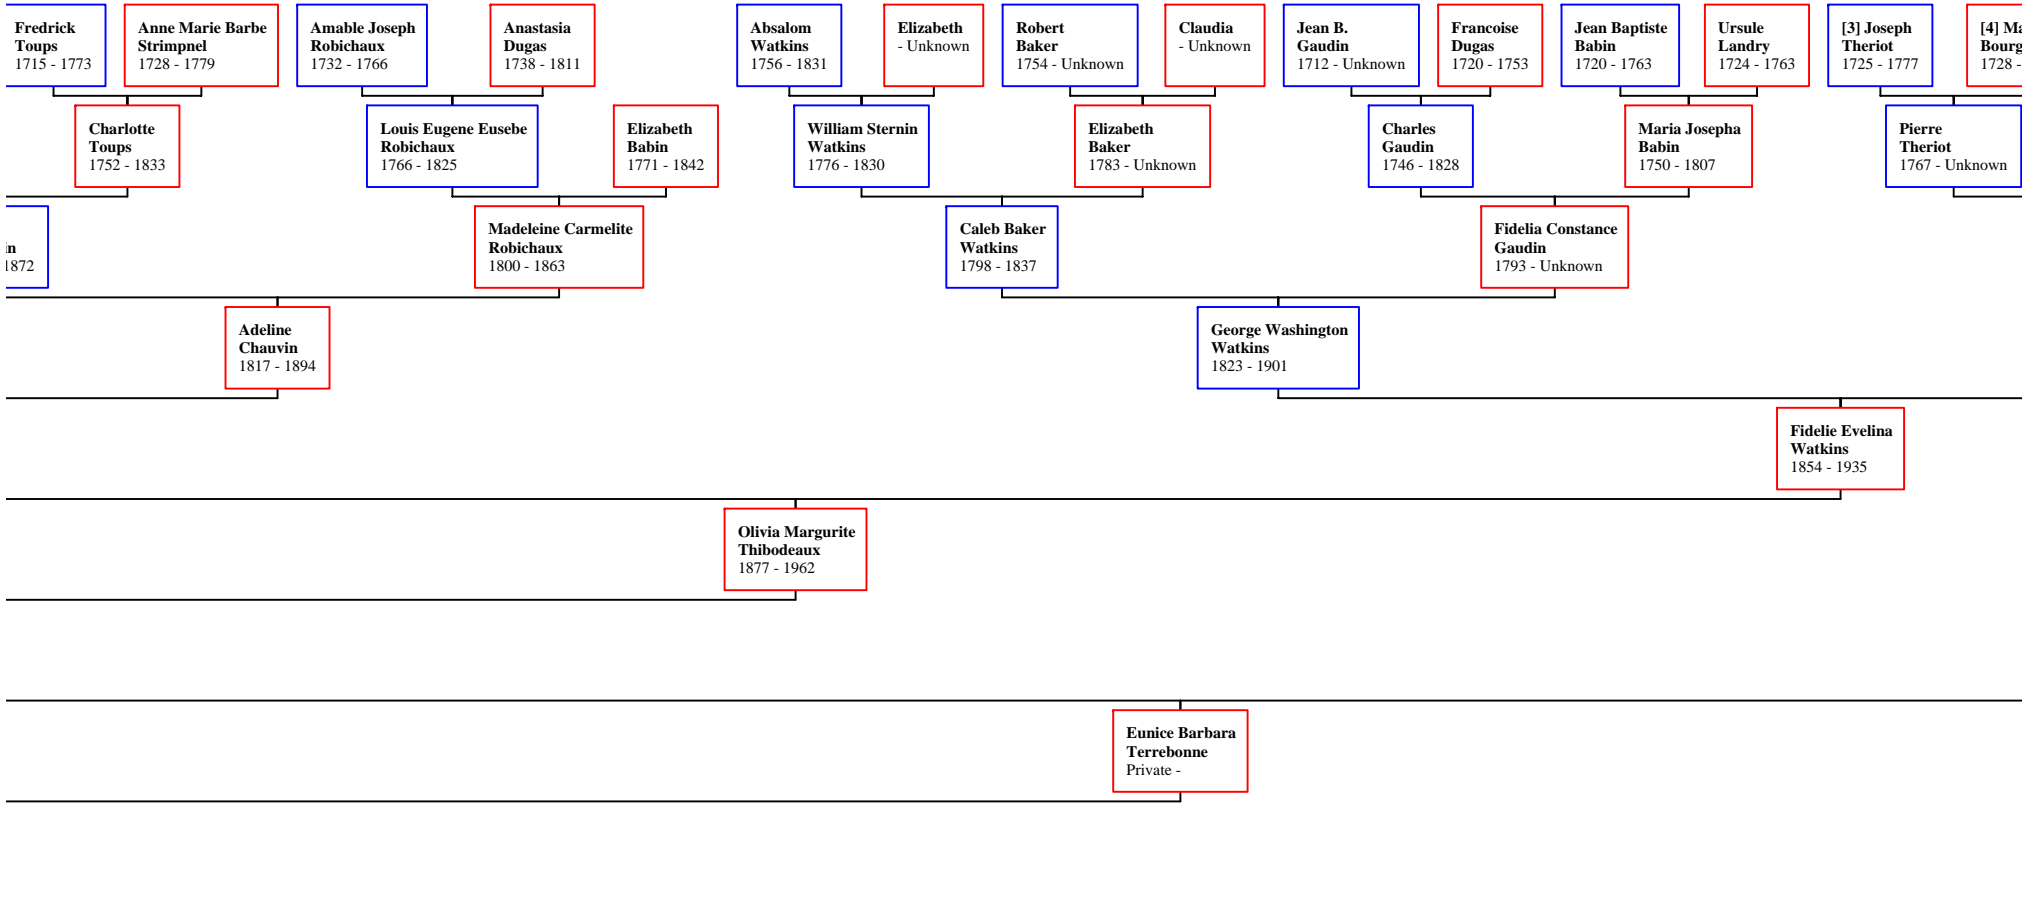

## *Ancestors of John Mark Lewis*

Carol Jean Wood  
Private -

zabeth  
ment  
45 - 1796