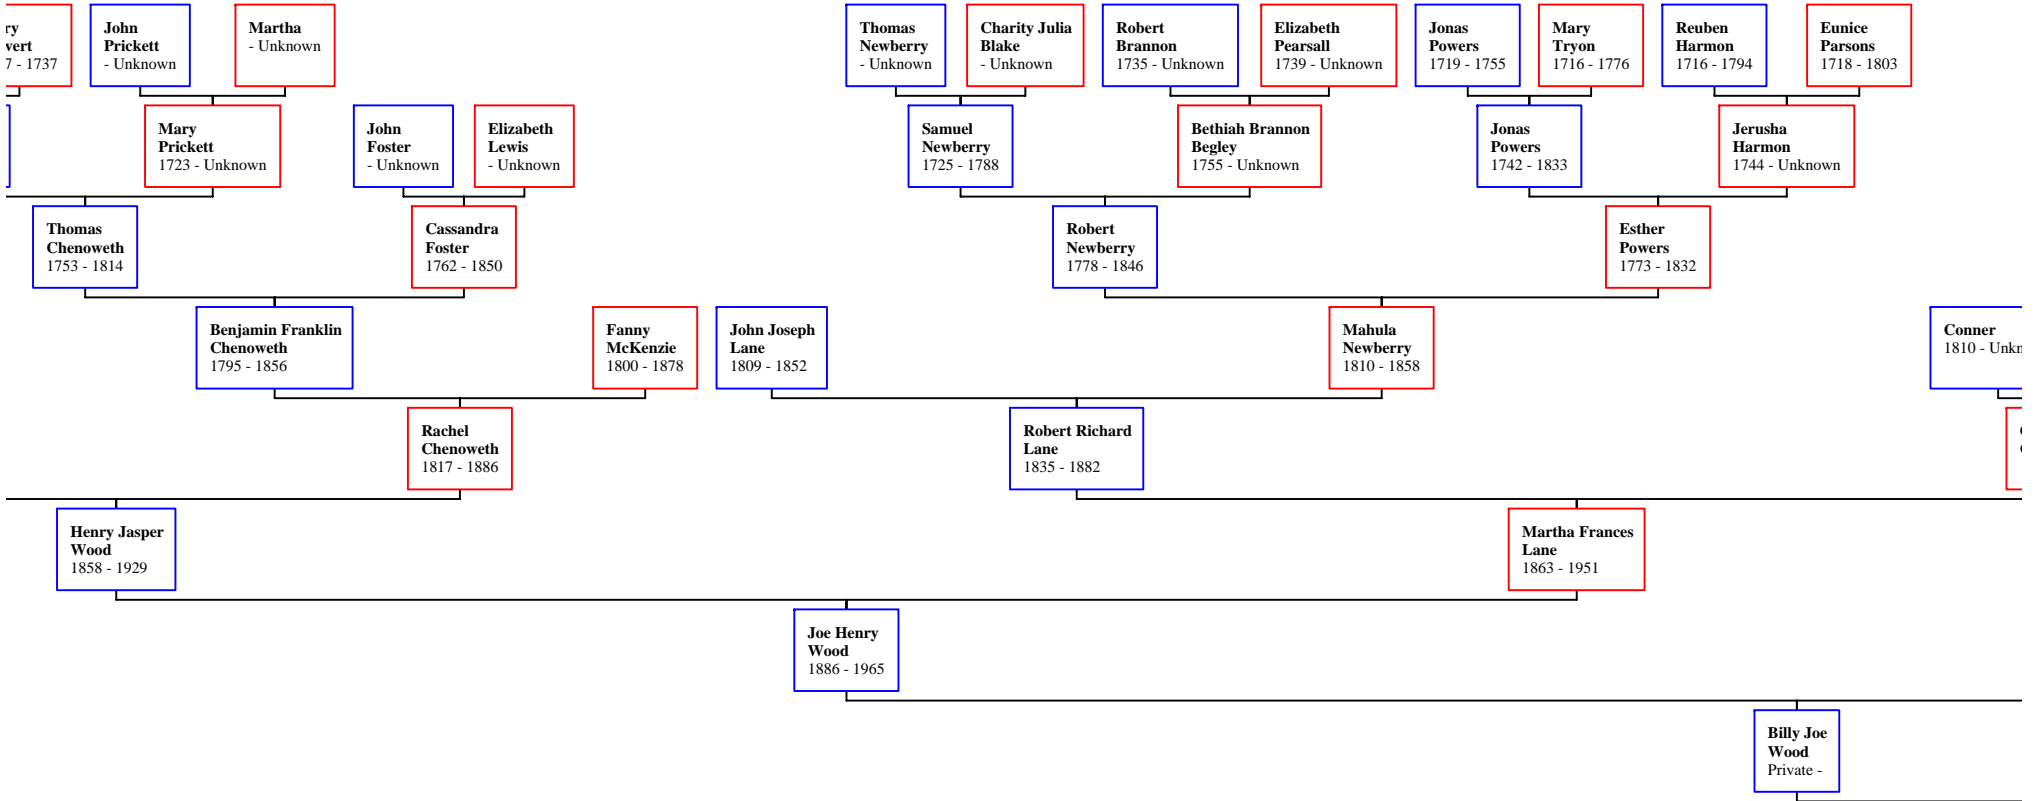

## *Ancestors of John Mark Lewis*

Carol Jean Wood  
Private -

zabeth  
ment  
45 - 1796