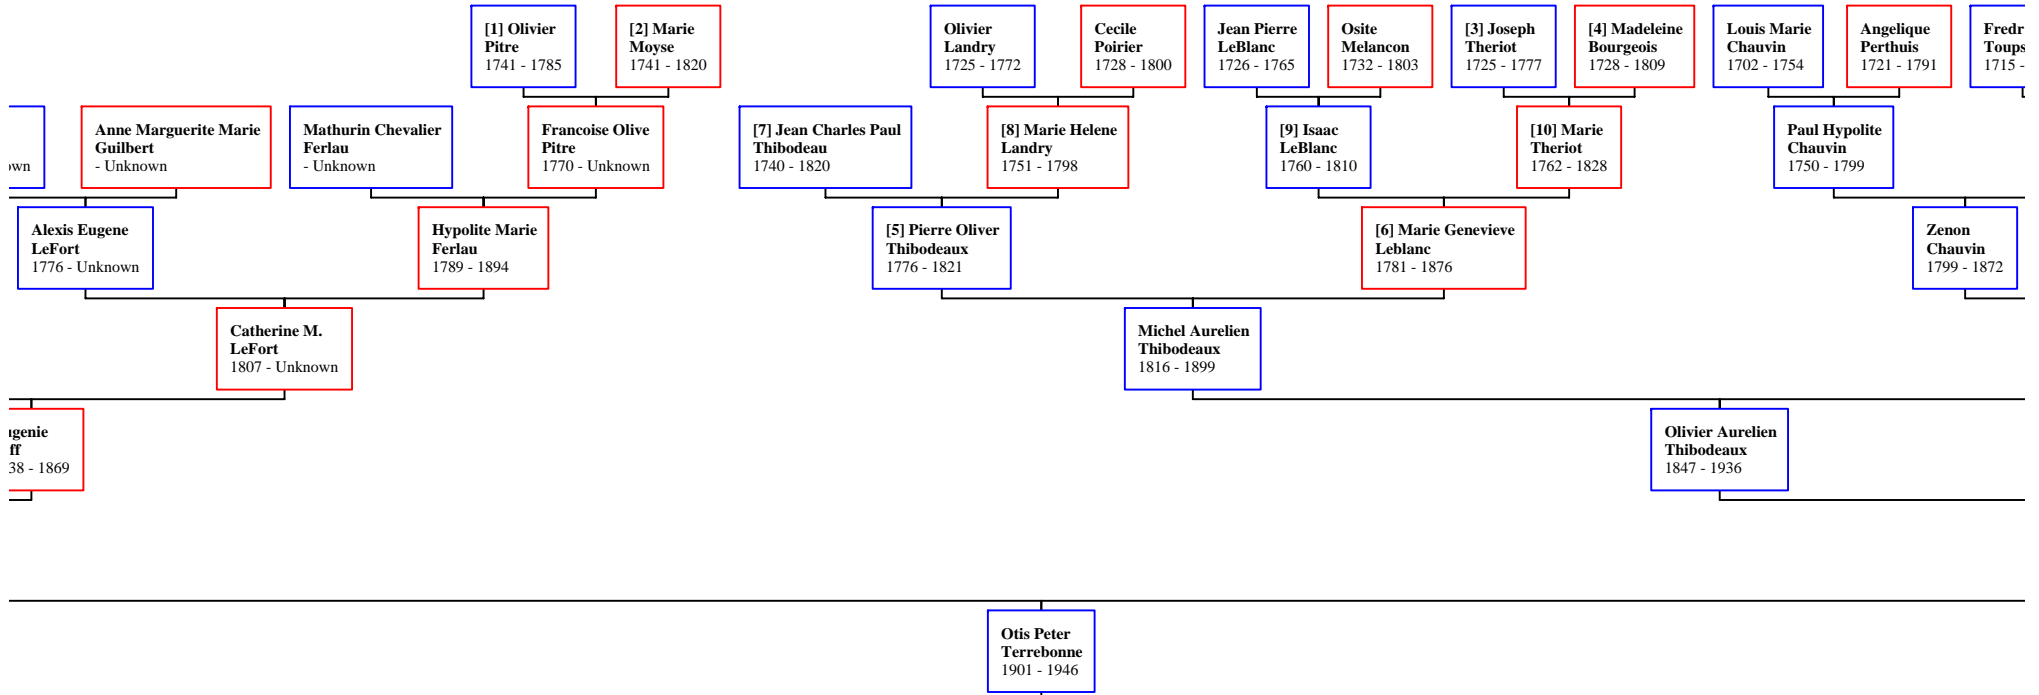

## *Ancestors of John Mark Lewis*

Carol Jean Wood  
Private -

zabeth  
ment  
45 - 1796