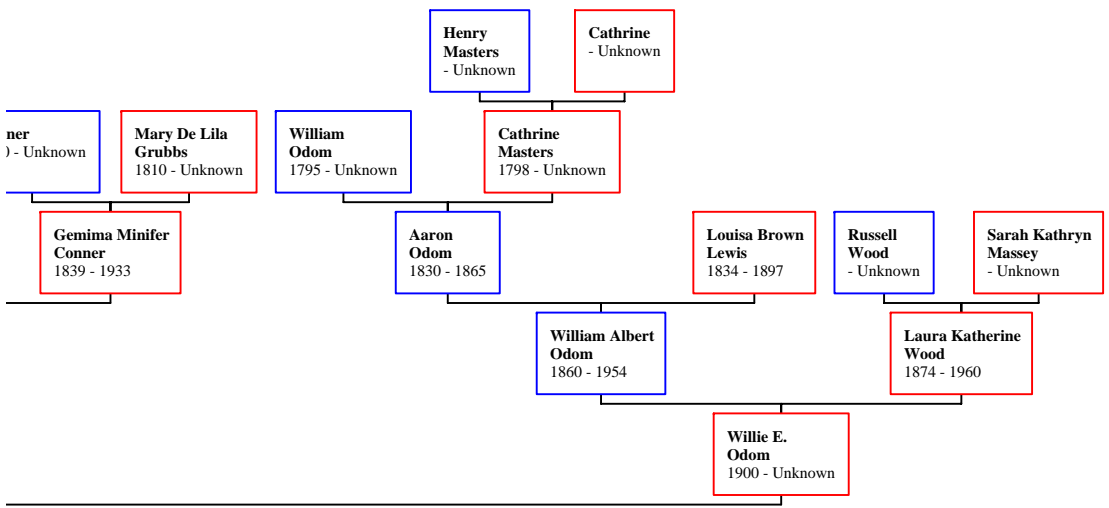

## *Ancestors of John Mark Lewis*

Carol Jean Wood  
Private -

zabeth  
ment  
45 - 1796