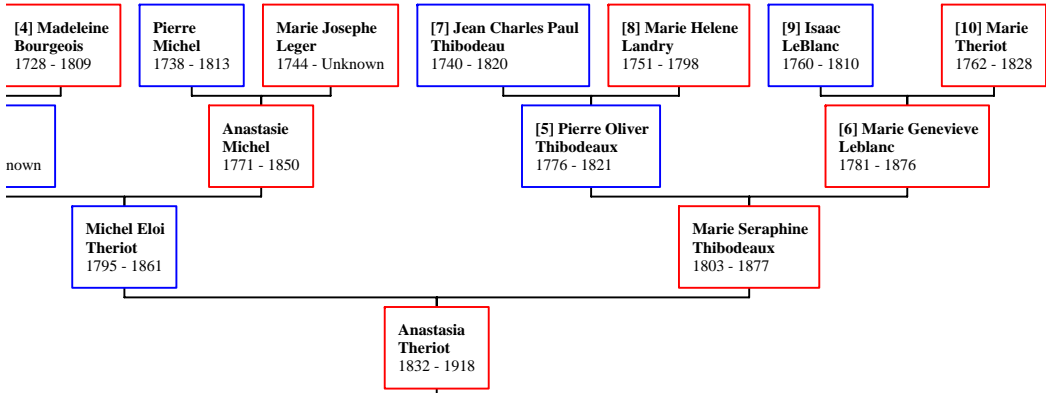

## *Ancestors of John Mark Lewis*

Carol Jean Wood  
Private -

zabeth  
ment  
45 - 1796