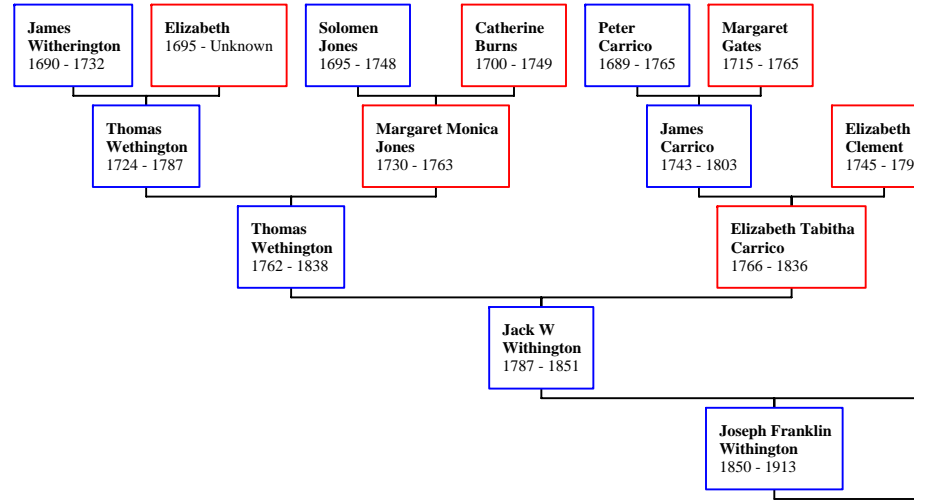

## *Ancestors of John Mark Lewis*

Carol Jean Wood  
Private -

zabeth  
ment  
45 - 1796